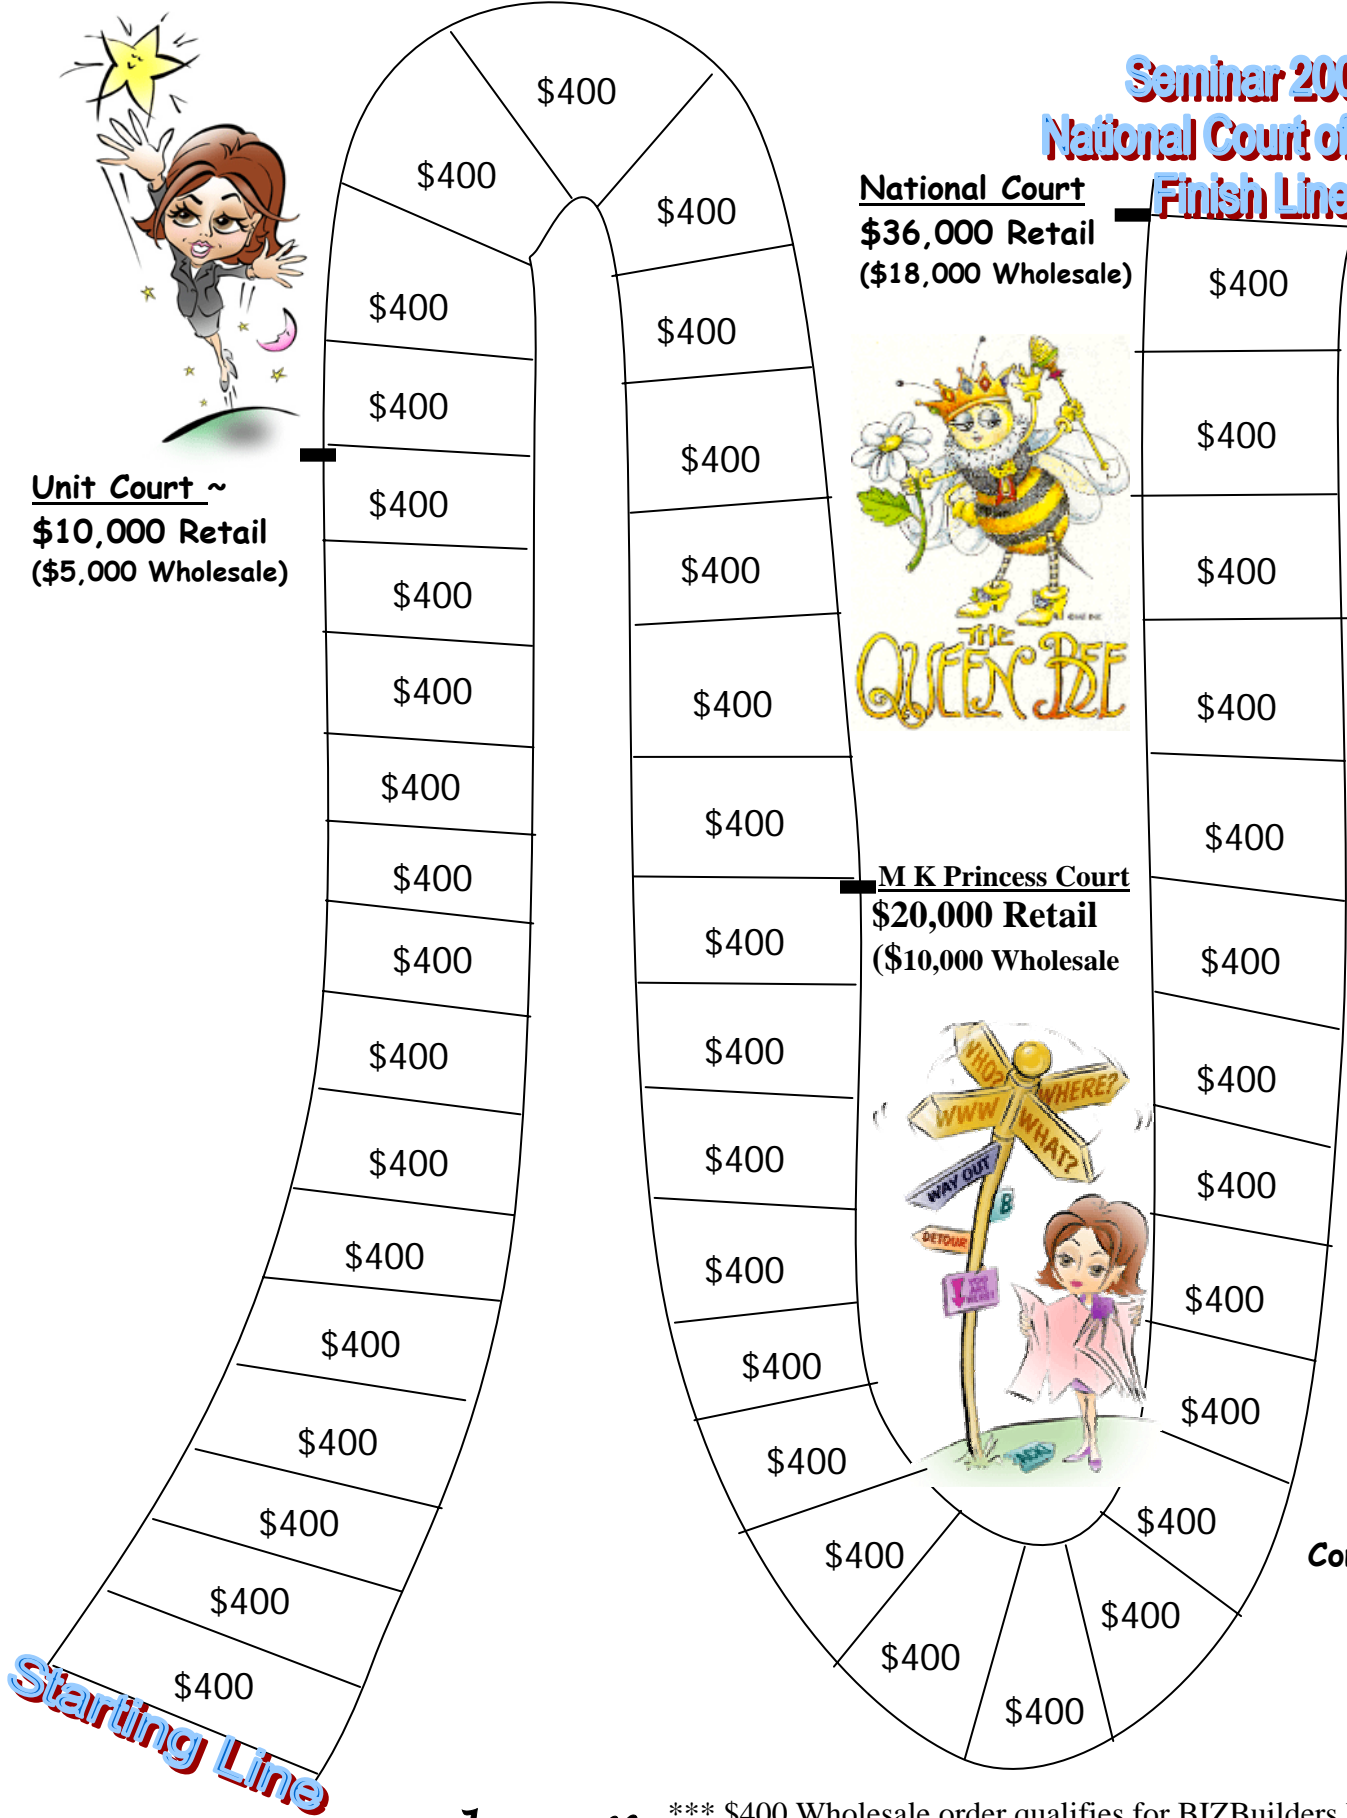

Queen's Court of Personal Sales

Unit Court ~
\$10,000 Retail
 (\$5,000 Wholesale)

Seminar 2008
National Court of Sales
Finish Line

National Court
\$36,000 Retail
 (\$18,000 Wholesale)

M K Princess Court
\$20,000 Retail
 (\$10,000 Wholesale)

**Consistency is
 the Key**

It starts as a dream

*** \$400 Wholesale order qualifies for BIZBuilders bonuses